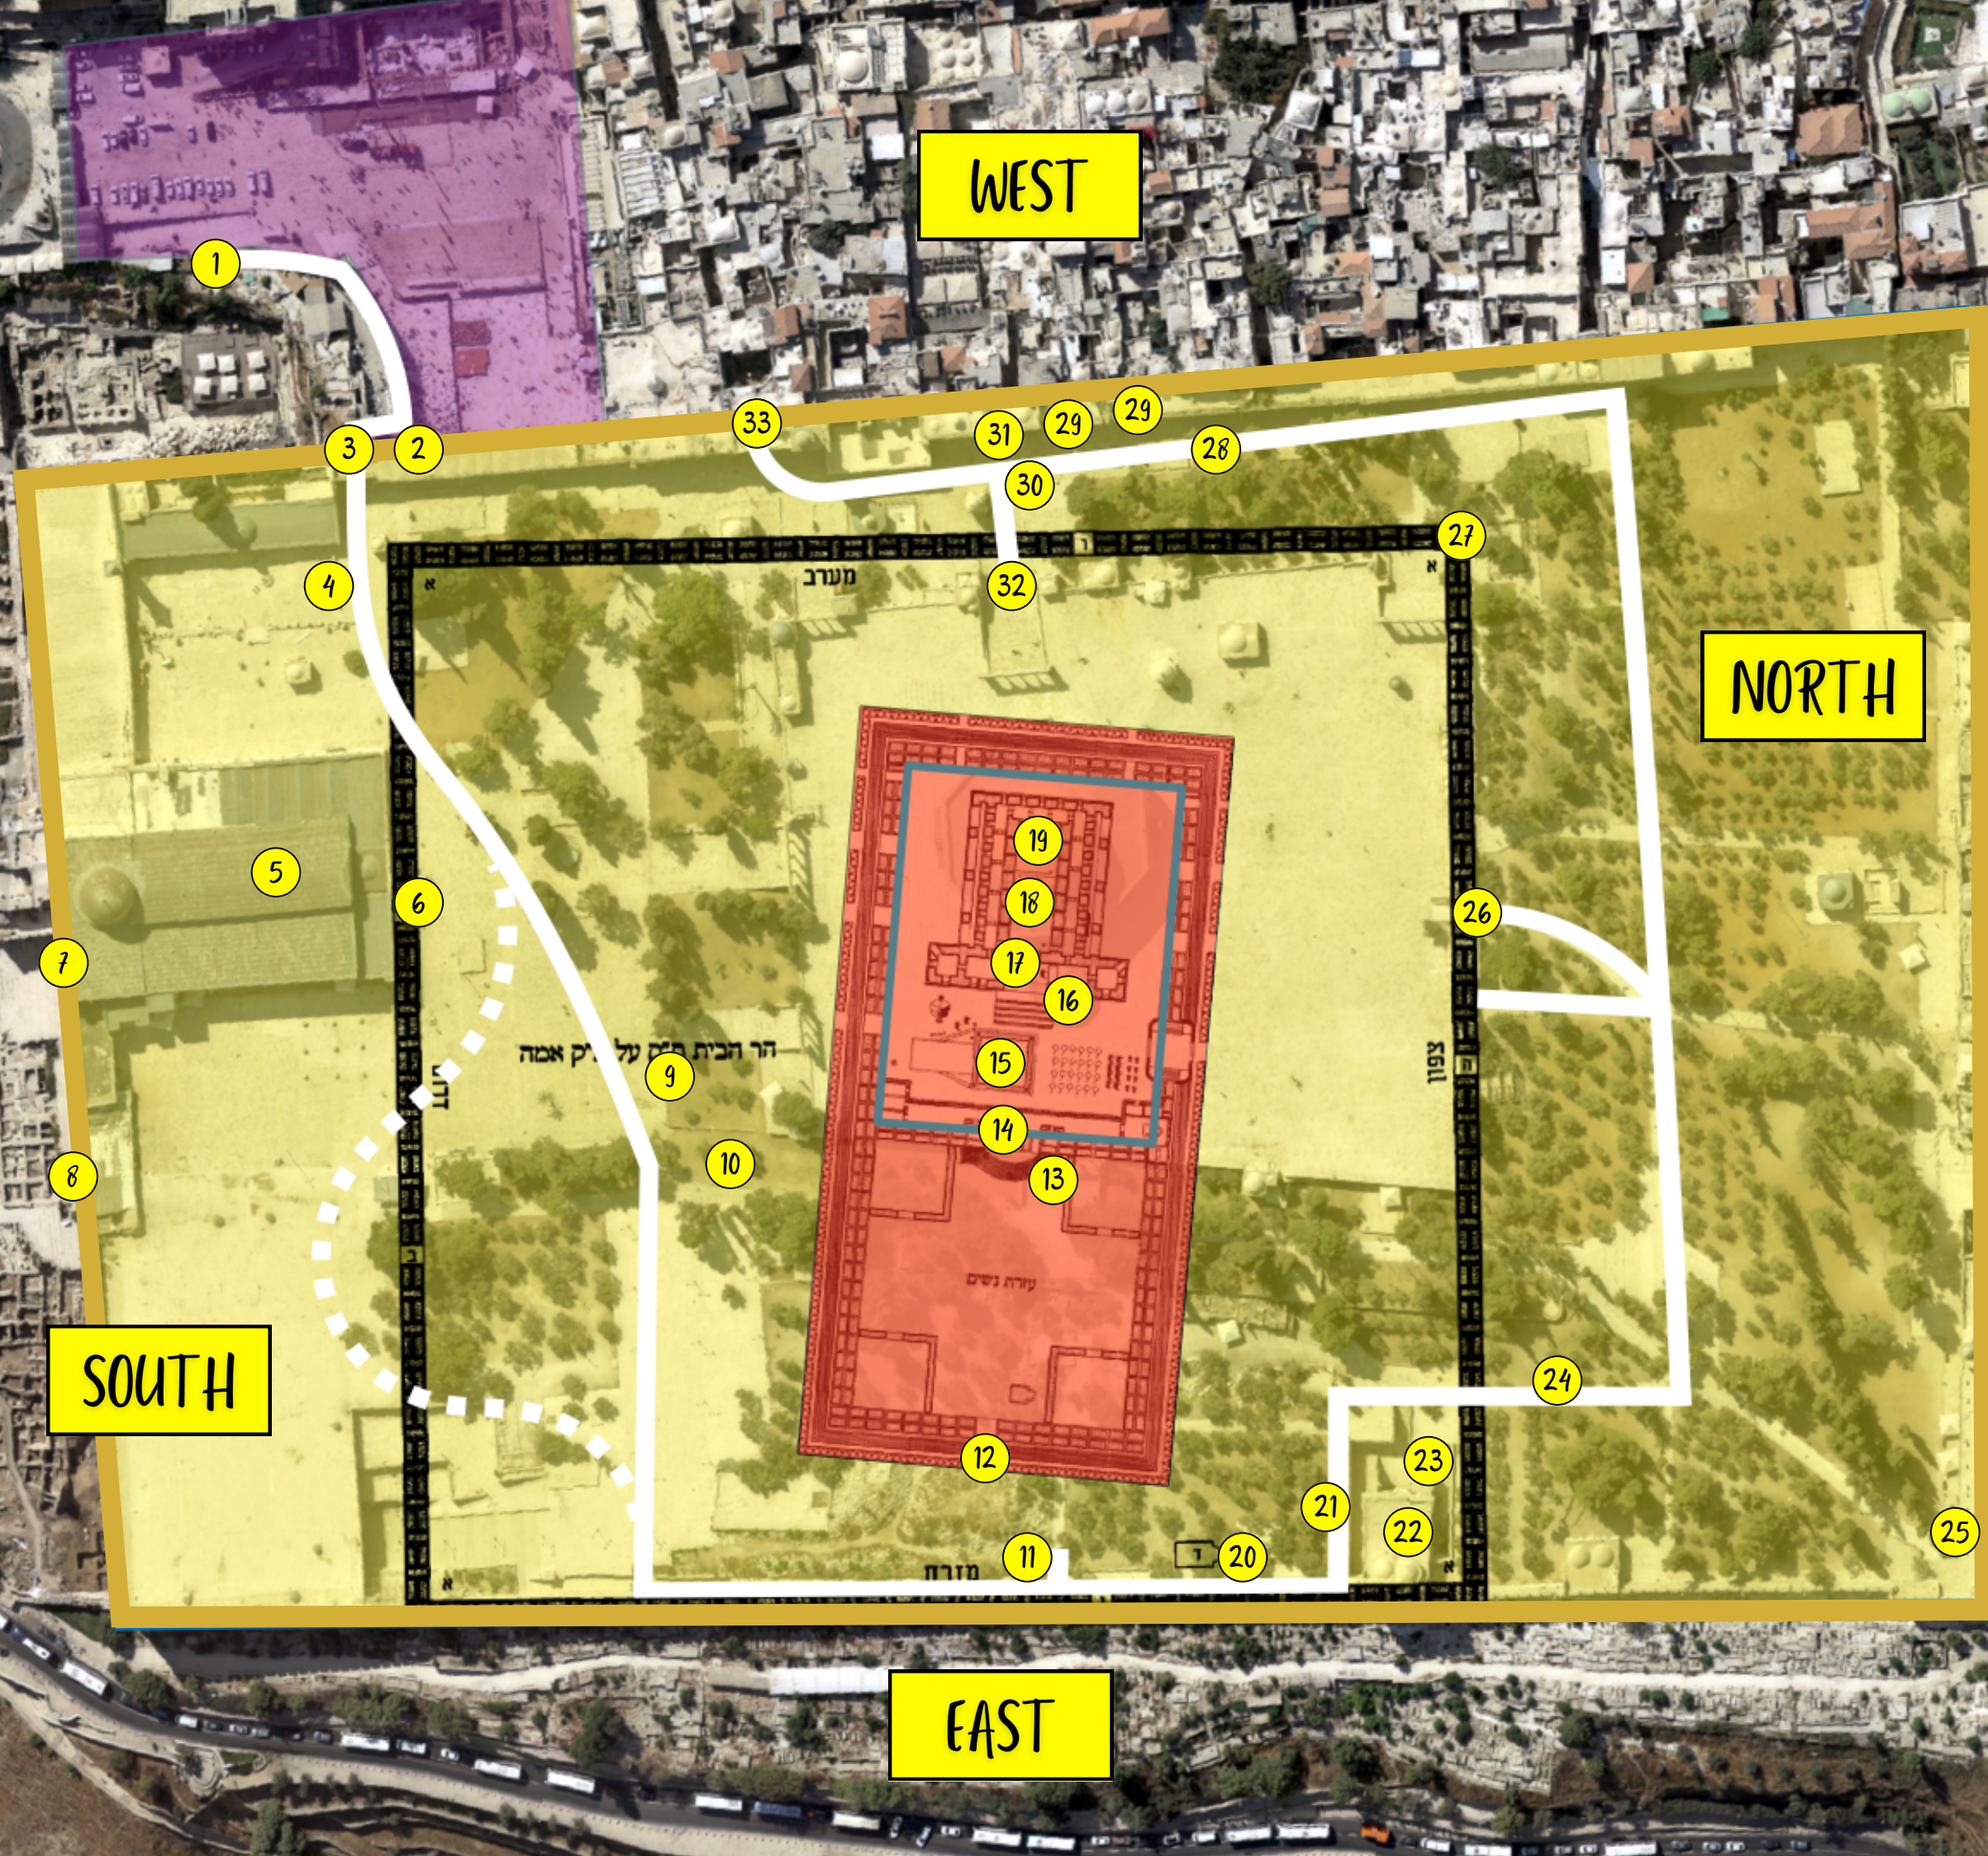

TEMPLE MOUNT MAP

- 1 Second Temple Model
- 2 Barclays Gate (Entrance)
- 3 Mughrabi Gate (Shaar Hallel)
- 4 Remnants of Herod's Portico
- 5 Al Aqsa Mosque
- 6 Huldah Gate Steps
- 7 Closed Double Gate (Huldah Gate 1)
- 8 Closed Triple Gate (Huldah Gate 2)
- 9 Mount Moriah Bedrock
- 10 Second Temple Pillars
- 11 Daily Minyan (Jewish Prayer Service)
- 12 Women's Courtyard Entrance
- 13 The 15 Stairs
- 14 The Nikanor Gates
- 15 The Temple Altar
- 16 Dome of The Chain
- 17 The Heichal (The Temple)
- 18 Location of the Holy Temple Vessels
- 19 Dome of the Rock
Location of the Holy of Holies
Foundation Stone (Even HaShetiya)
- 20 Ames Family Beit Midrash
- 21 Temple Building Remnants
- 22 Gates of Mercy
- 23 First Temple Beams (Cedars of Lebanon)
- 24 Pottery Shards From Temple Offerings
- 25 Gate of the Tribe
- 26 Northern Entrance to Elevated Platform
- 27 Northwest Corner Pre-Herodian Temple Mount
- 28 Second Temple Pillar With Shekel Symbol
- 29 King Abdullah I & Al Hussein Family Graves
- 30 Original Herodian Stone Flooring
- 31 Cotton Gate
- 32 Closest to Holy of Holies Accessible to Jews
- 33 Chain Gate (Exit)